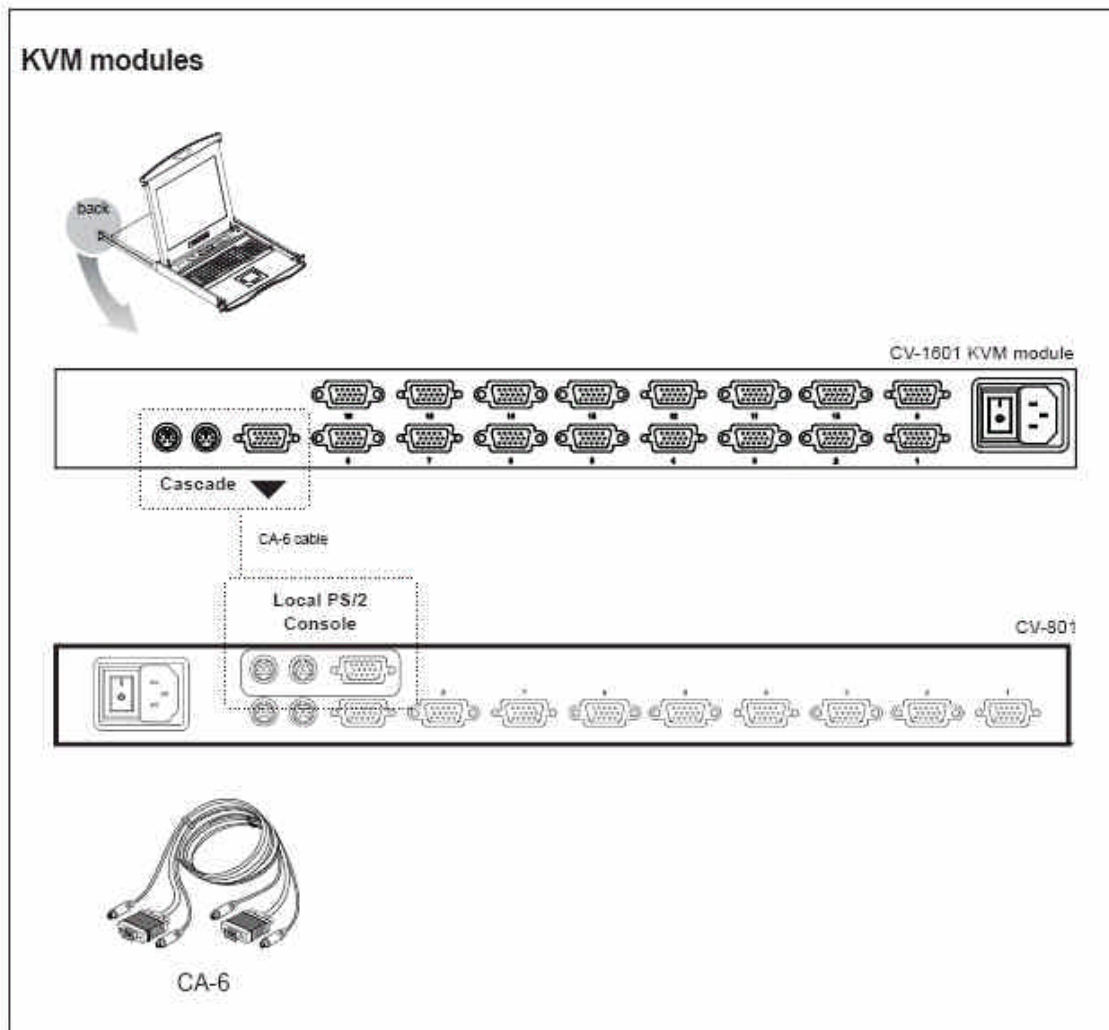

## Connection

## Cascade

- Cascade up to 8 levels, 128 servers
- Cascading multiple KVM by CA-6 cable

Please refer to KVM user manual for details <<<