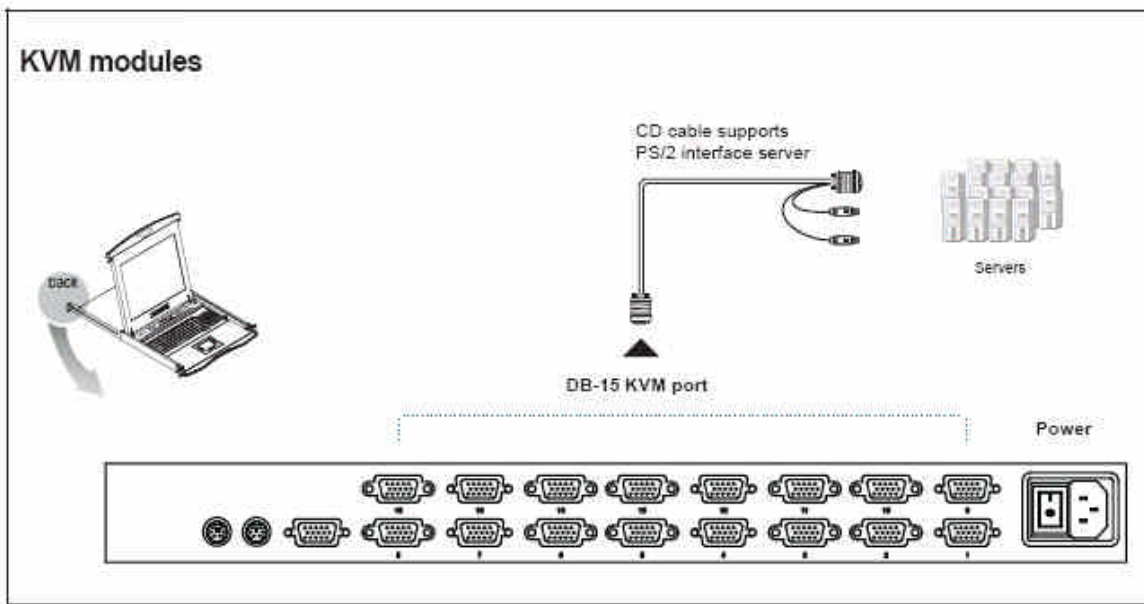

## Connection

## Cascade

- Cascade up to 8 levels, 128 servers
- Cascading multiple KVM by CA-6 cable

Please refer to KVM user manual for details <<<