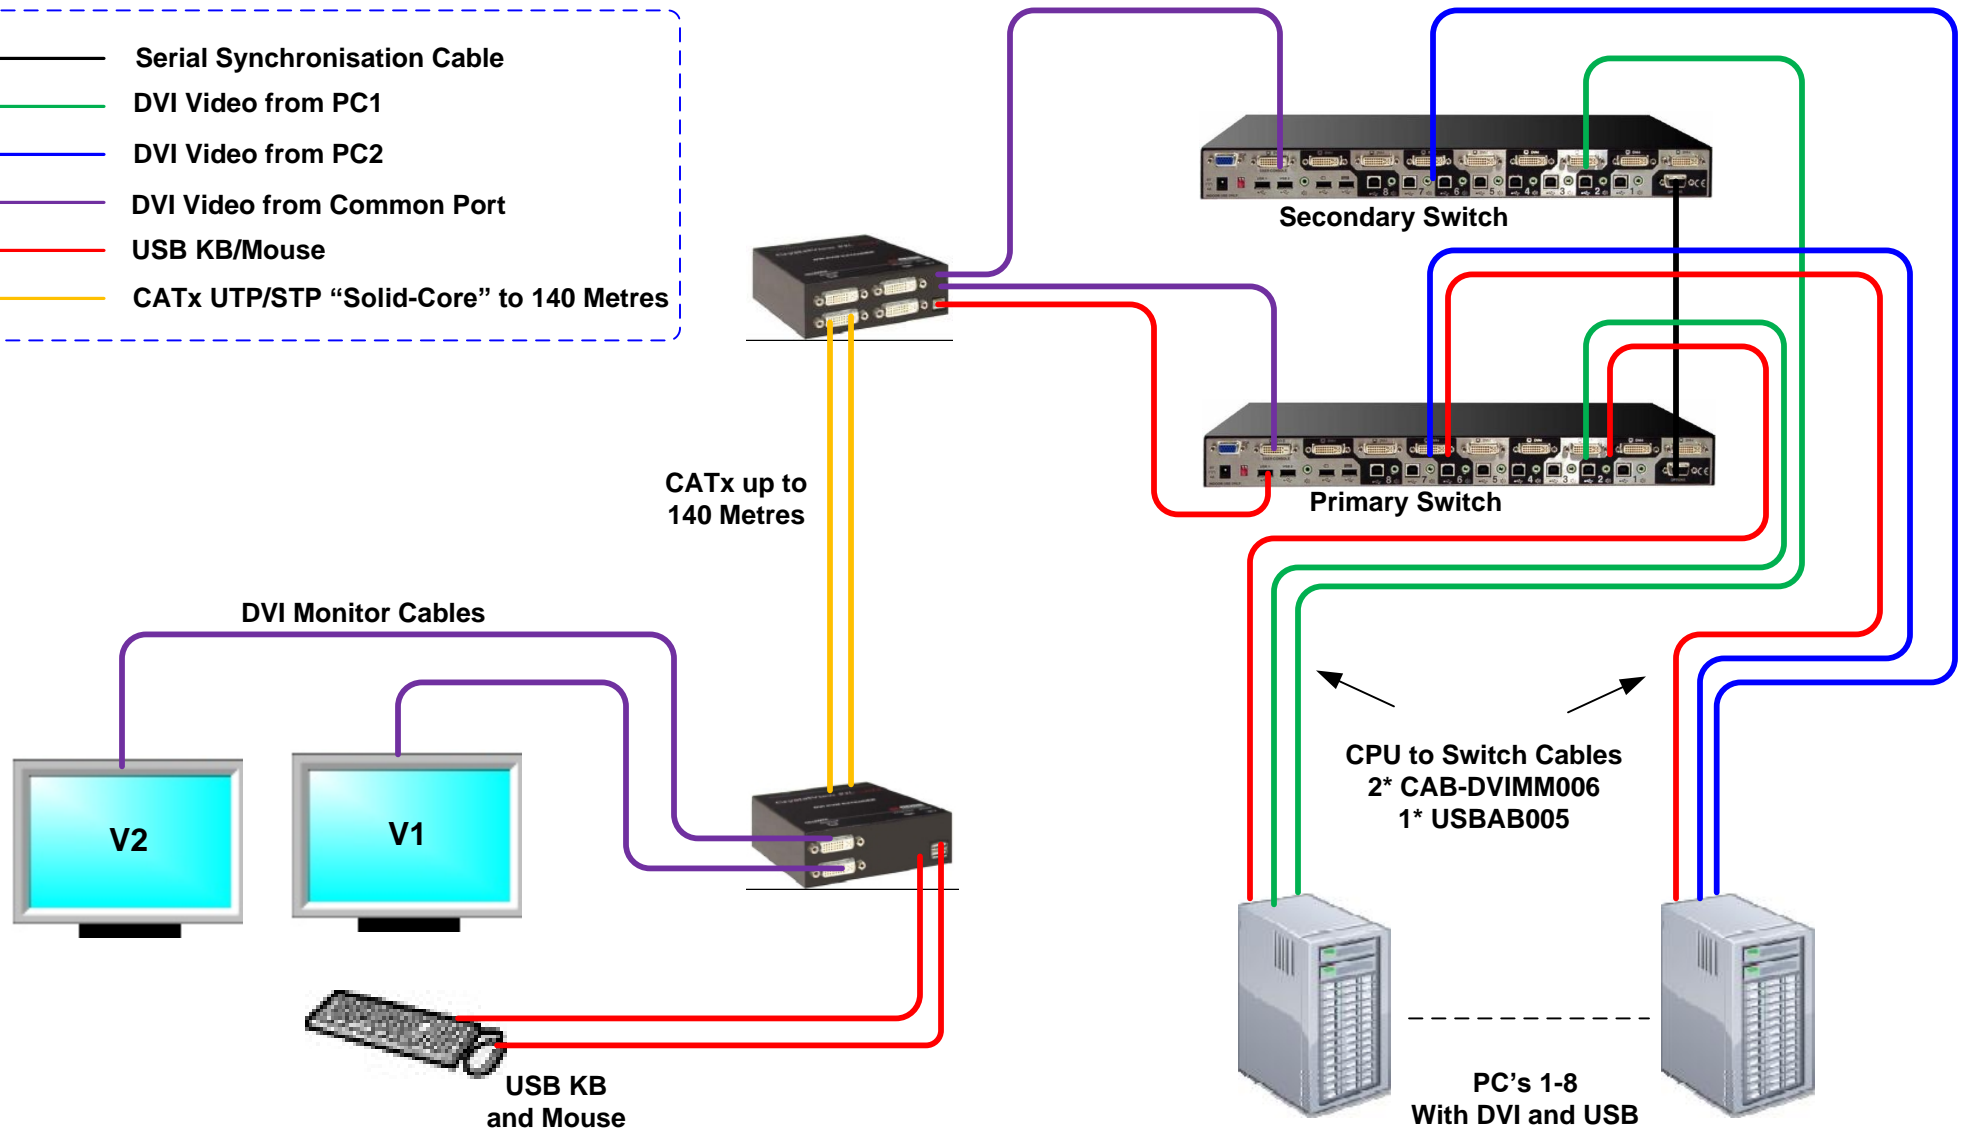

Toshiba Dual-Video DVI Switching Synchronisation

- Serial Synchronisation Cable
- DVI Video from PC1
- DVI Video from PC2
- DVI Video from Common Port
- USB KB/Mouse
- CATx UTP/STP "Solid-Core" to 140 Metres