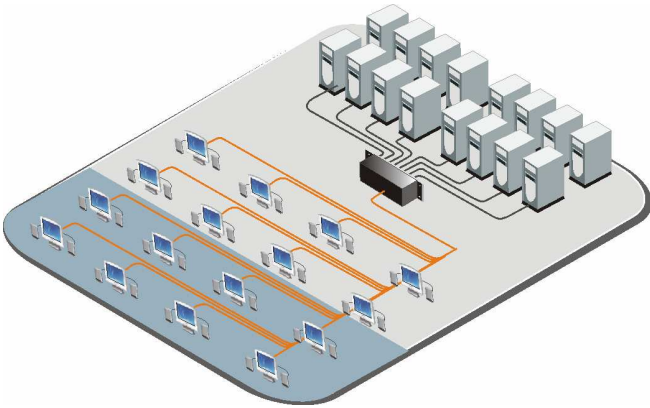

## The UltraMatrix AV™ Advantage . .

Designed especially for control rooms, audio/video presentations, security centers and many other digital media applications.

Easily connect any video / audio source to any video / audio output using the switching matrix software. Video and audio sources are routed together from an input source to an output destination.

Record your video and audio switching scheme and save it in a macro for on demand use.

Display the switching matrix panel and where the source and destination cross, click on that point and the video and audio are instantly switched.

Pick the source, pick the destination, Click on the cross-point in the matrix and instantly switch

## Typical Application

Switch up to 8 or 16 video / audio sources

**Overview** The UltraMatrix AV is a high-quality video and stereo audio switching matrix. Up to 8 or 16 video and 8 or 16 audio sources can be switched to eight, sixteen, or 32 different video monitors and stereo speakers up to 100 foot away. Video and audio sources are switched together to multiple destinations.