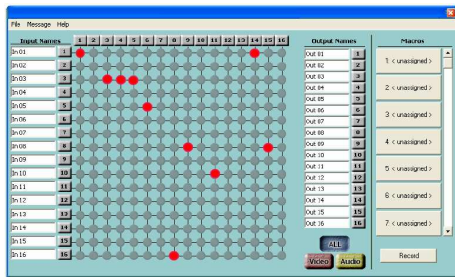

Operation

Choose the video and audio source from the left column, choose the destination from the top row, click on the cross point and the connection is made. Record a switching sequence and save it in a macro. Play a macro simply by clicking of the specific macro button.

Note: All models switch using the matrix software, the 8x8 model can also be operated from the front panel push buttons and LCD display.

Part Numbers

UMA-08VX08V	8 x 8 AV Matrix switch (VGA)
UMA-16VX16V	16 x 16 AV Matrix Switch (VGA)
UMA-16VX32V	16 x 32 AV Matrix Switch (VGA)

-A1 part number suffix = uni-directional audio

Specifications

Dimensions	Width	Depth	Height	Weight
8 x 8 (in)	19.0	11.25	2.62	8 lbs
(cm)	48.2	28.6	13.3	3.0 kg
16 x 16 (in)	19.0	11.25	5.24	20 lbs
(cm)	48.2	28.6	13.3	7.5 kg

Resolution Up to 1600 x 1200

Bandwidth 200 MHz

VIDEO

Input Signal	1 Volt pk-pk
Input Impedance	75 Ω
Output Impedance	100 Ω

AUDIO

Freq. Response	20 Hz to 20 KHz +/- 0.5dB
Signal	15KHz 0 dB unbalanced, 100 Ω

Connectors

Video	HD15F
Audio	3.5mm stereo audio jack

Power 16 x 16 - 90 – 230 VAC IEC, 1A 50/60 Hz
8 x 8 – 90 – 230 VAC, 3A 50/60Hz to 5VDC power adapter