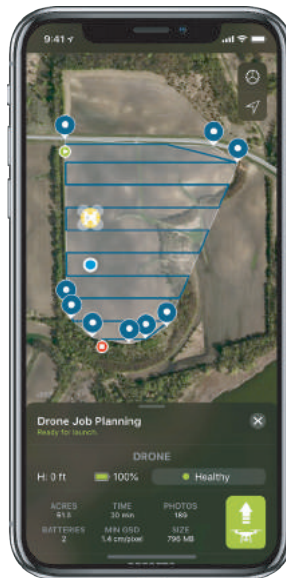

With FieldAgent Mobile, you can view crop health maps in-app - putting critical data in the palm of your hand.

You do not need a subscription to fly, simply sign-up in the app store and start flying!

FieldAgent Mobile showing flight planning options

FIELDAGENT™ MOBILE

FEATURES & BENEFITS

- No limitations on acreage, overlap or sidelap, giving you limitless crop health data capture options
- Interactive, live flight planning giving visibility to exactly where your drone will fly, estimating battery count, time, and acreage
- View crop health maps in-app, no need to log onto a computer to retrieve crop health maps. All data is accessible in the app
- Compatible with DJI Phantom, Inspire, and Mavic series of drones, autonomously fly entire fields using a single app
- Fly for free! Anyone can sign up within the app and begin flying today!
- Seamlessly integrates with FieldAgent Web and Desktop

EFFORTLESS NAVIGATION

Step 1: Highlight Flight Area & Set Flight Specifications

Step 2: Fly!

Step 3: Review Crop Health Maps Anytime, Anywhere

THE ONLY COMPLETE PRECISION AG DATA COLLECTION SOLUTION

Sentera's complete solutions enable you to collect and make use of highly precise on-field data in real time. Easily compare, share, and analyze your NDVI and NDRE plant health data in no time. Creating actionable data has never been easier.