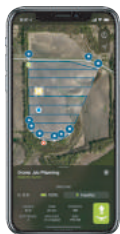

FIELDAGENT™ MOBILE

FEATURES & BENEFITS

- No limitations on acreage, overlap or sidelap, giving you limitless crop health data capture options
- Interactive, live flight planning giving visibility to exactly where your drone will fly, estimating battery count, time, and acreage
- View crop health maps in-app, no need to log onto a computer to retrieve crop health maps. All data is accessible in the app
- Compatible with DJI Phantom, Inspire, and Mavic series of drones, autonomously fly entire fields using a single app
- Fly for free! Anyone can sign up within the app and begin flying today!
- Seamlessly integrates with FieldAgent Web and Desktop

EFFORTLESS NAVIGATION

Step 1: Highlight Flight Area & Set Flight Specifications

Step 2: Fly!

Step 3: Review Crop Health Maps Anytime, Anywhere

THE ONLY COMPLETE PRECISION AG DATA COLLECTION SOLUTION

Sentera's complete solutions enable you to collect and make use of highly precise on-field data in real time. Easily compare, share, and analyze your NDVI and NDRE plant health data in no time. Creating actionable data has never been easier.