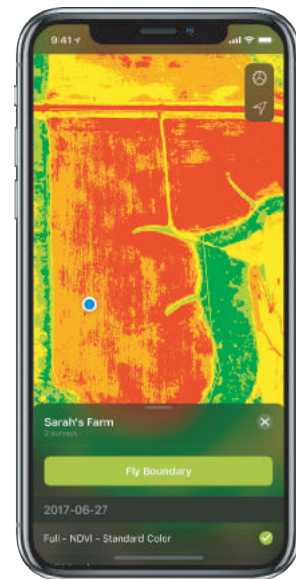

With FieldAgent Mobile, you can view crop health maps in-app - putting critical data in the palm of your hand.

You do not need a subscription to fly, simply sign-up in the app store and start flying!

FieldAgent Mobile showing flight planning options

FIELDAGENT™ MOBILE

FEATURES & BENEFITS

- No limitations on acreage, overlap or sidelap, giving you limitless crop health data capture options
- Interactive, live flight planning giving visibility to exactly where your drone will fly, estimating battery count, time, and acreage
- View crop health maps in-app, no need to log onto a computer to retrieve crop health maps. All data is accessible in the app
- Compatible with DJI Phantom, Inspire, and Mavic series of drones, autonomously fly entire fields using a single app
- Fly for free! Anyone can sign up within the app and begin flying today!
- Seamlessly integrates with FieldAgent Web and Desktop

EFFORTLESS NAVIGATION

Step 1: Highlight Flight Area & Set Flight Specifications

Step 2: Fly!

Step 3: Review Crop Health Maps Anytime, Anywhere

THE ONLY COMPLETE PRECISION AG DATA COLLECTION SOLUTION

Sentera's complete solutions enable you to collect and make use of highly precise on-field data in real time. Easily compare, share, and analyze your NDVI and NDRE plant health data in no time. Creating actionable data has never been easier.